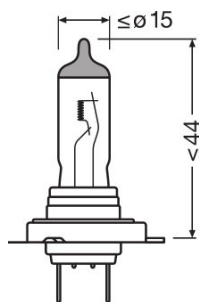

Power input	58 W ¹⁾
Nominal voltage	12.0 V
Nominal wattage	55.00 W
Test voltage	13.2 V

¹⁾ Maximum

Photometrical data

Luminous flux	1500 lm
Luminous flux tolerance	±10 %
Color temperature	3550 K

Dimensions & weight

Diameter	12.0 mm
Product weight	12.50 g
Length	59.0 mm

Lifespan

Lifespan B3	150 h
Lifespan Tc	250 h

Additional product data

Product datasheet

Base (standard designation)	PX26d
-----------------------------	-------