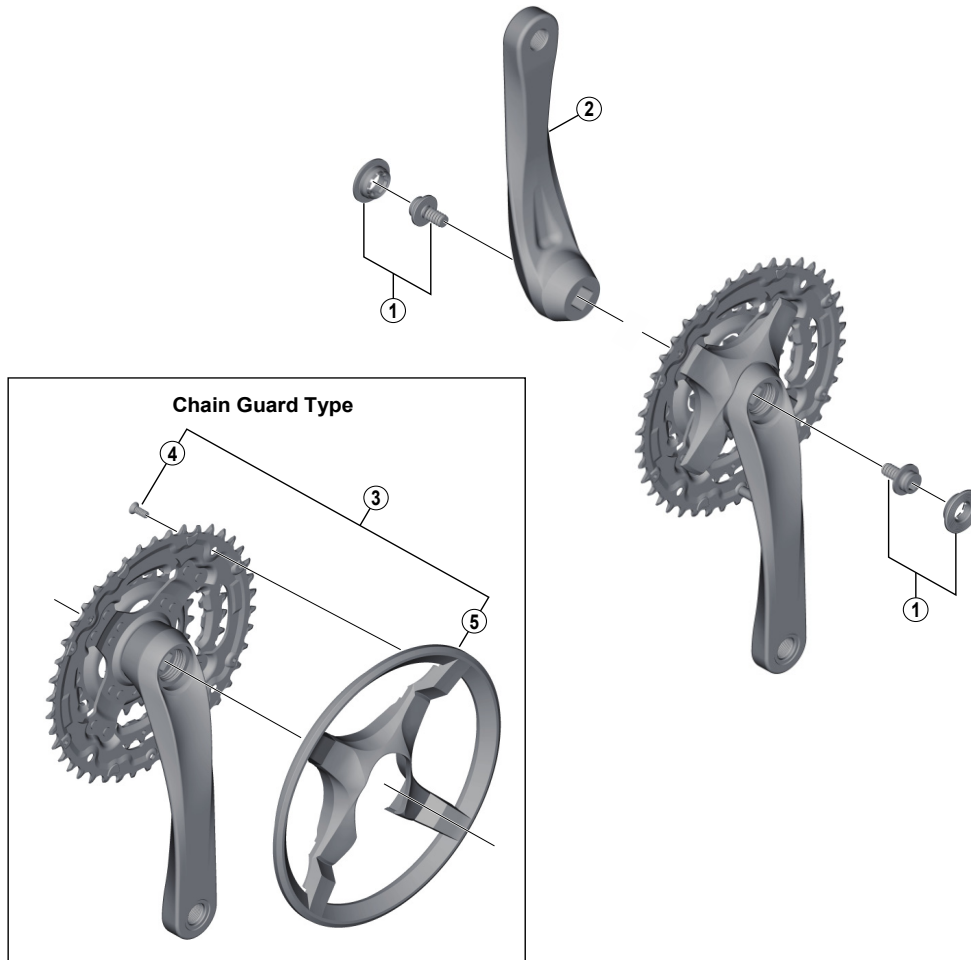

Crankset FC-TY501

• Chaining teeth combinations: 42-34-24T / 48-38-28T

ITEM NO.	SHIMANO CODE NO.	DESCRIPTION	INTERCHANGEABILITY	
			FC-TY701	FC-TY301
1	Y1R598010	Crank Arm Fixing Bolt & Cap		
	Y1R507100	Left Hand Crank Arm 165 mm (Silver)	B	B
2	Y1R505100	Left Hand Crank Arm 170 mm (Silver)	B	B
	Y1R503100	Left Hand Crank Arm 175 mm (Silver)	B	B
	Y1R507110	Left Hand Crank Arm 165 mm (Black)	B	B
	Y1R505110	Left Hand Crank Arm 170 mm (Black)	B	B
	Y1R503110	Left Hand Crank Arm 175 mm (Black)	B	B
3	Y1R598020	42T Chain Guard (Silver) & Fixing Screws		
	Y1R598030	42T Chain Guard (Black) & Fixing Screws		
	Y1R598040	48T Chain Guard (Silver) & Fixing Screws		
	Y1R598050	48T Chain Guard (Black) & Fixing Screws		
4	Y1D298010	Chain Guard Fixing Screw (4 pcs.)	A	A
	Y1R510000	42T Chain Guard (Silver)		
5	Y1R510010	42T Chain Guard (Black)		
	Y1R511000	48T Chain Guard (Silver)		
	Y1R511010	48T Chain Guard (Black)		

A: Same parts.

B: Parts are usable, but differ in materials, appearance, finish, size, etc.

Absence of mark indicates non-interchangeability.

Specifications are subject to change without notice.

Sep.-2017-3832A